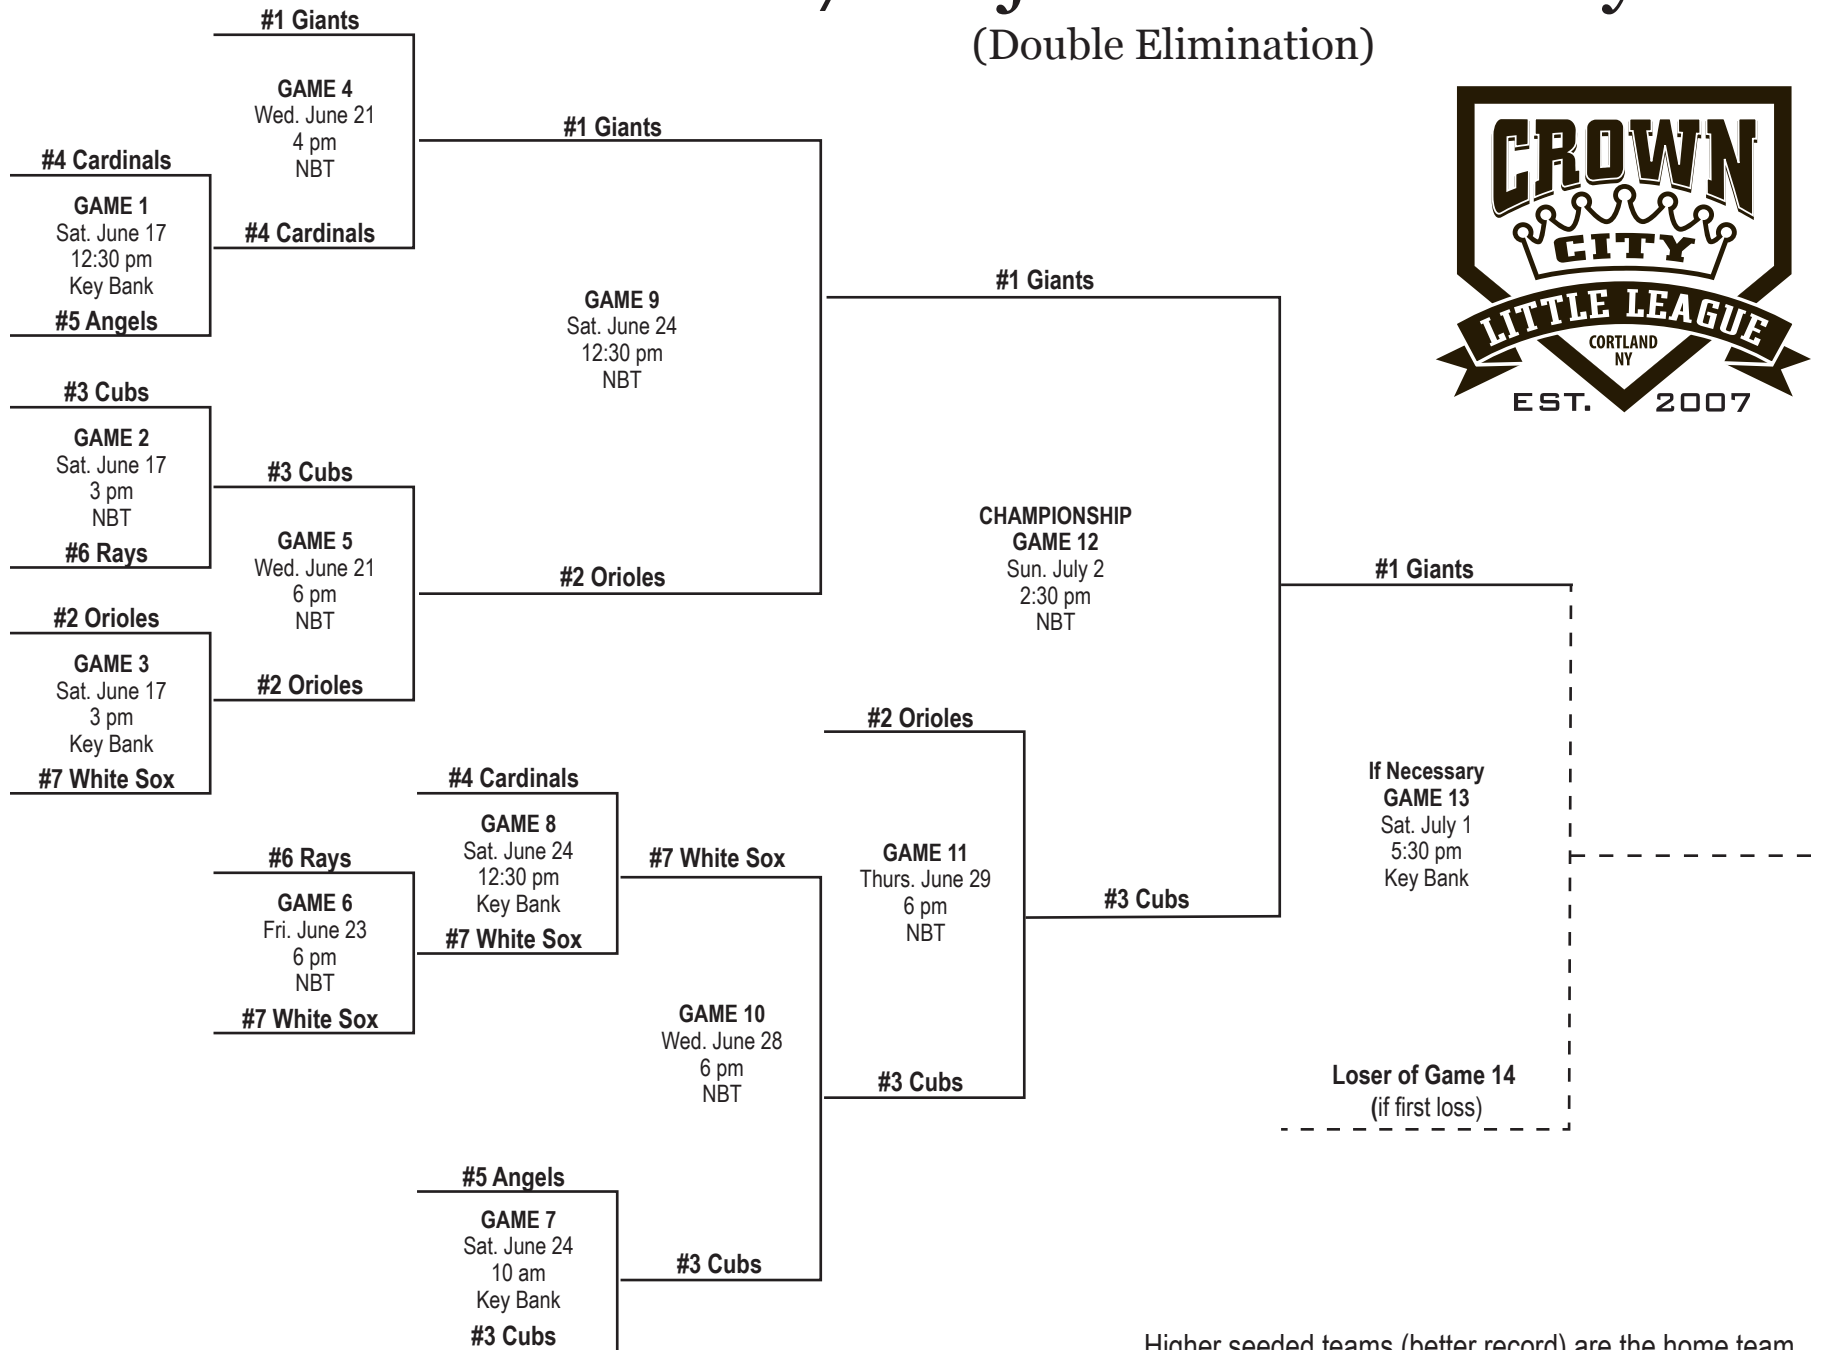

2017 Major Division Playoffs

(Double Elimination)

Higher seeded teams (better record) are the home team