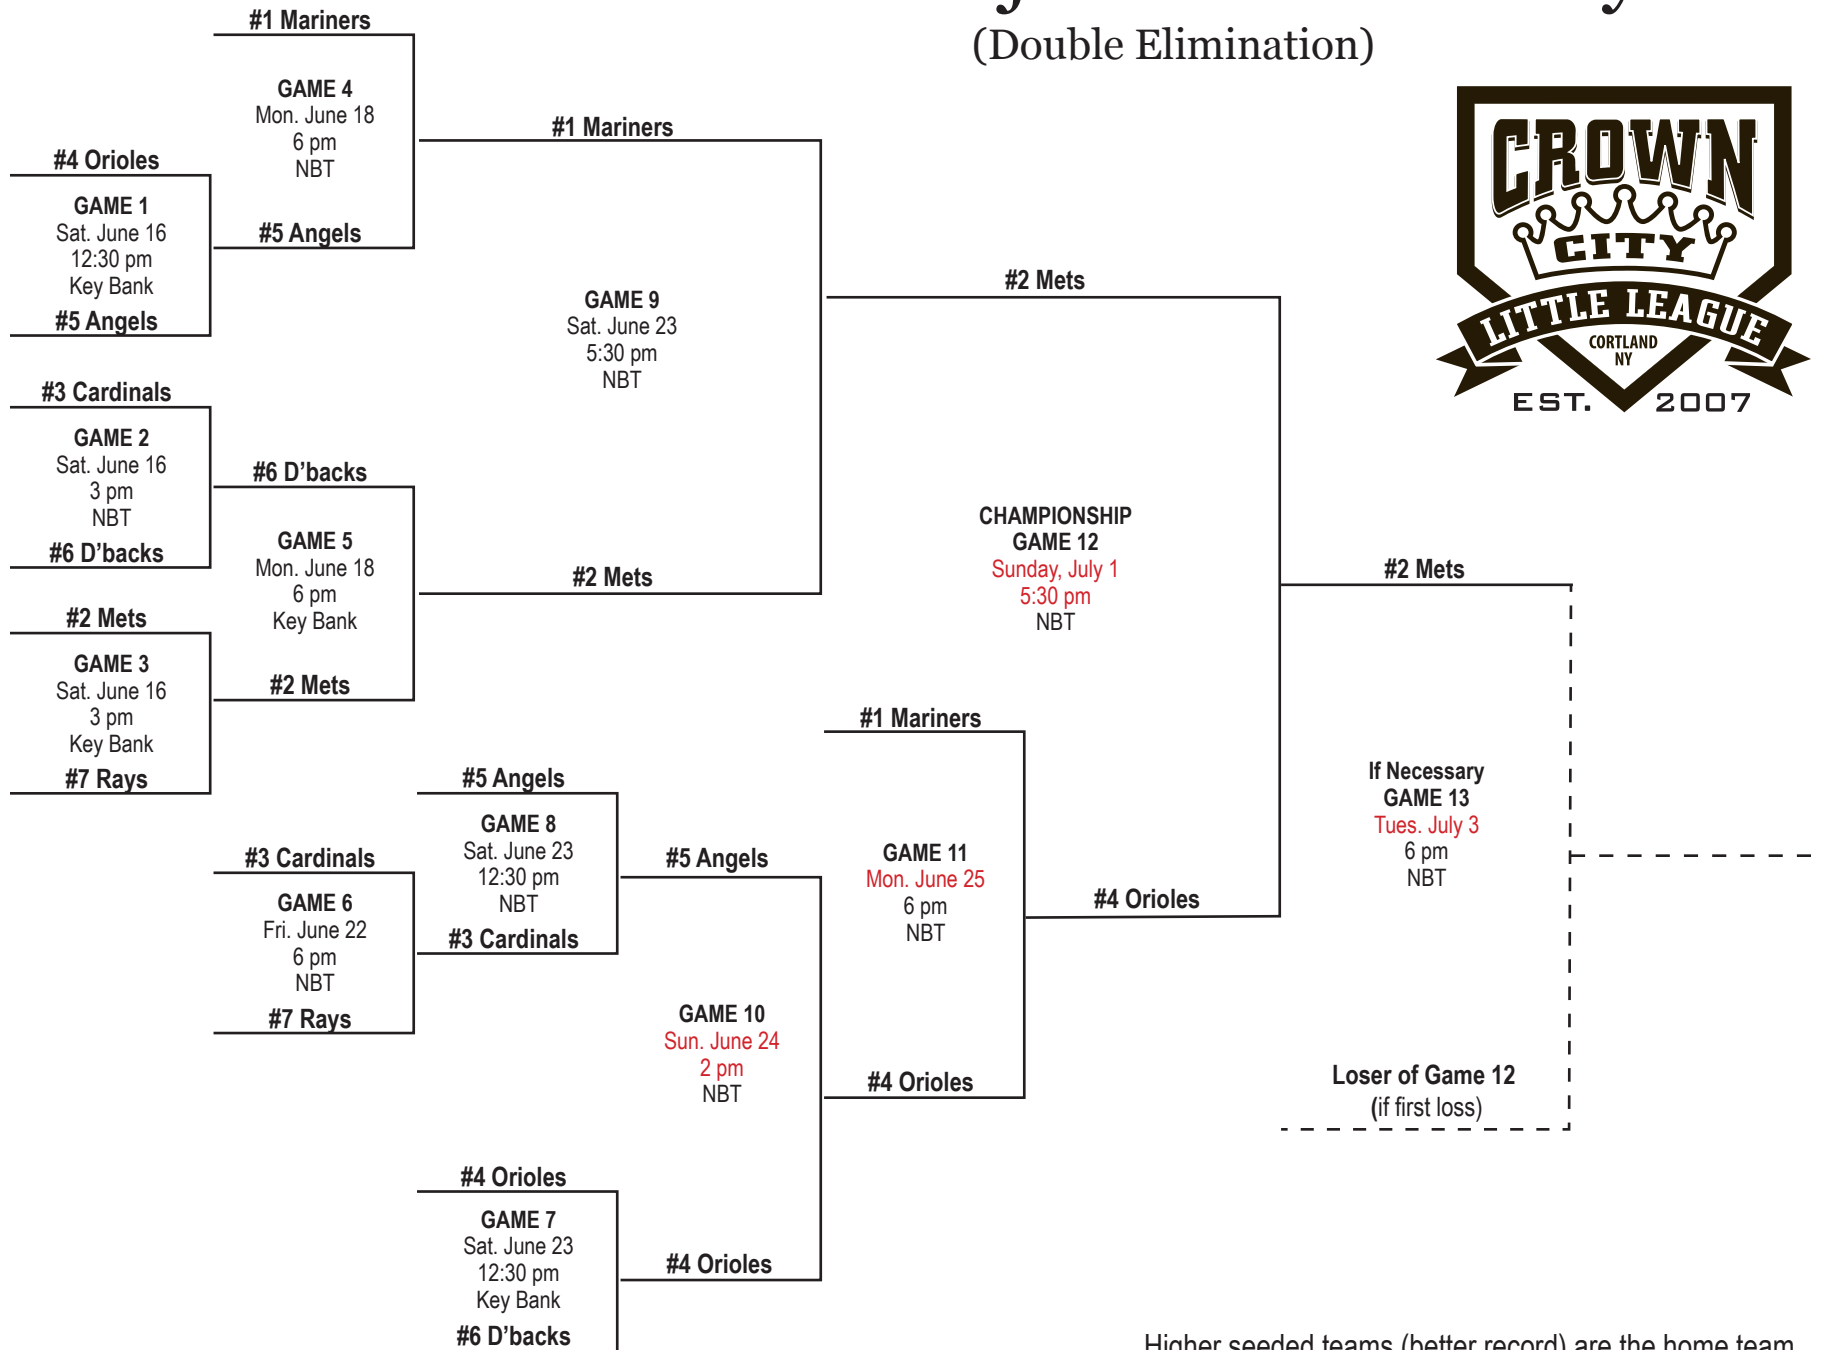

2018 Major Division Playoffs

(Double Elimination)

Higher seeded teams (better record) are the home team