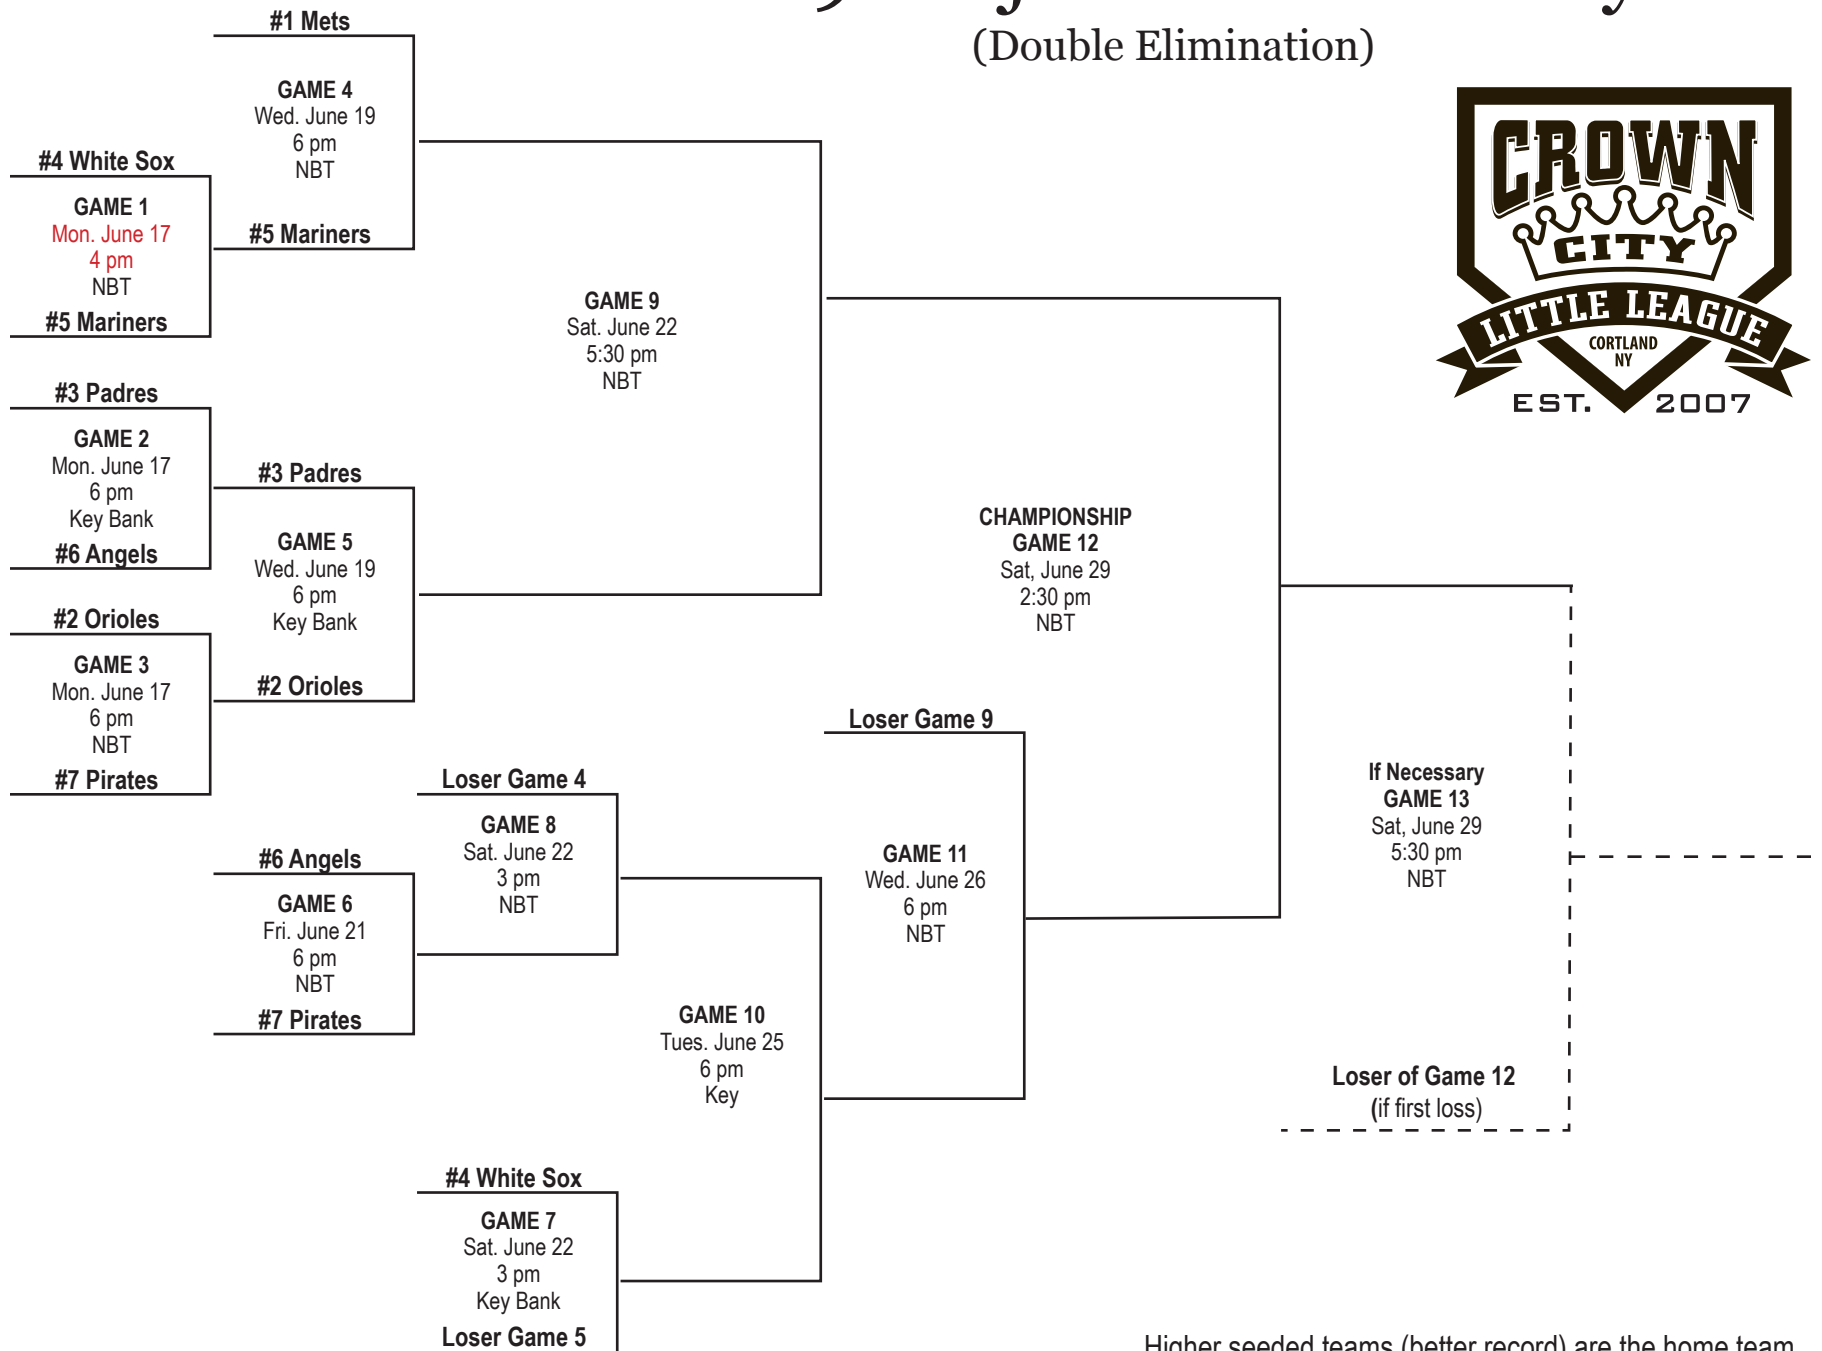

2019 Major Division Playoffs

(Double Elimination)

Higher seeded teams (better record) are the home team