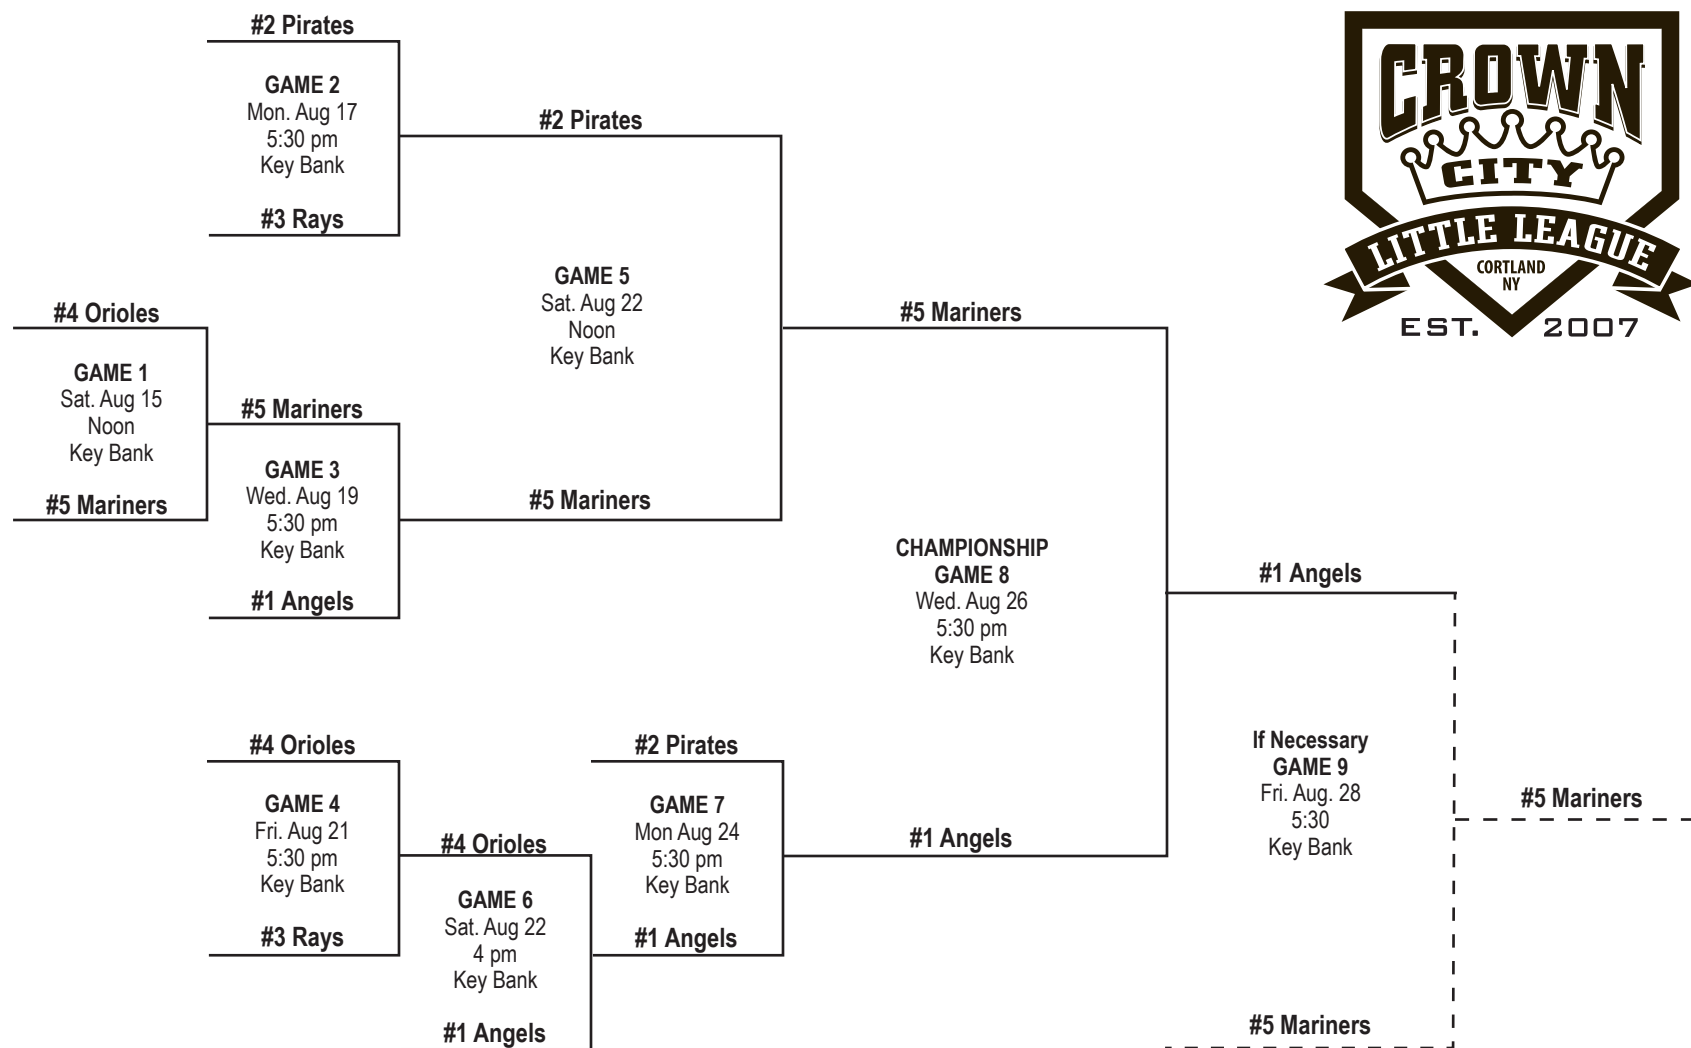

2020 Major Division Playoffs (Double Elimination)

Higher seeded teams (better record) are the home team